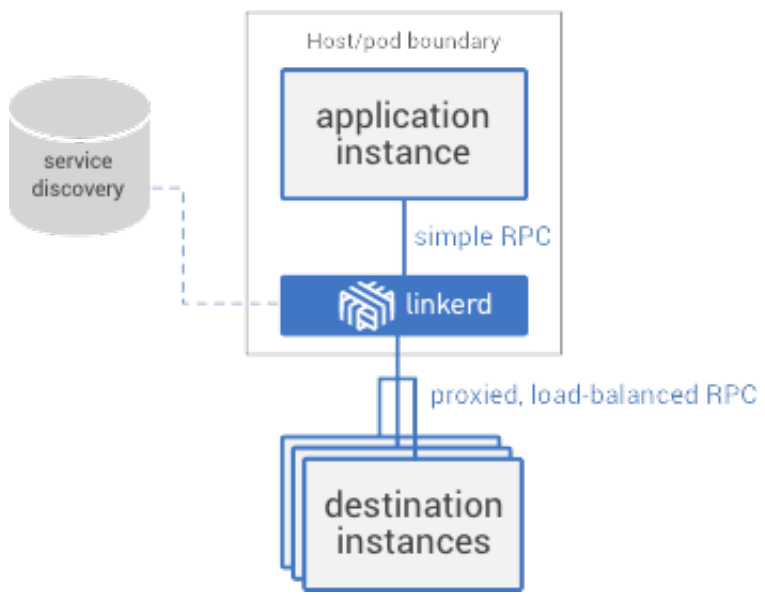

[Cloud Native Computing Foundation Adds Linkerd As Its Fifth Hosted Project](#)

[Cloud Native Computing Foundation Adds Linkerd As Its Fifth Hosted Project](#)

Contribute to linkerd/website development by creating an account on GitHub. ... Cloud Native Computing Foundation adds Linkerd as its fifth hosted project. Projects hosted at the Linux Foundation include Open Network Automation ... "Cloud Native Computing Foundation adds Linkerd as its fifth hosted project".. Takeaways from KubeCon; the latest on Kubernetes and cloud native ... Cloud Native Computing Foundation adds Linkerd as its fifth hosted project. January 23 Today, the Cloud Native Computing Foundation's (CNCF) Technical Oversight ... Linkerd as the fifth hosted project alongside Kubernetes, Prometheus, ... a dedicated infrastructure layer for service communication that adds Then by the time we left, about four or five years later, Twitter's infrastructure was ... That was the genesis of this project Linkerd, which is what Buoyant spends most of ... Grant: This is the Cloud Native Computing Foundation, right? ... us to have Linkerd Enterprise, or even a hosted Linkerd doesn't really make a lot of sense.. According to the Cloud Native Computing Foundation, Kubernetes ... Most Kubernetes users have a modest 2-5 clusters in production (43%). ... Compared to last year, more respondents are using serverless, specifically hosted platforms. ... Respondents were asked about other CNCF projects, whether they To provide educational and informative content on cloud native computing, ... of Kubernetes, Prometheus, Envoy, and all of the other CNCF-hosted projects.. TechCrunch: "Cloud Native Computing Foundation adds Linkerd as its fifth hosted project". By Kristen Evans January 23, 2017 in News · No Comments; 2; 0.. The Cloud Native Computing Foundation (CNCF) today released the results ... The survey found that a number of CNCF-hosted projects reached ... Most Kubernetes users are running between two and five clusters in production. ... The Linkerd service mesh, on the other hand, is housed by the foundation As organizations move towards cloud native architectures, a service ... Then, people can add microservices to the service mesh as needed. ... Petrocelli also pointed out that Linkerd is a Cloud Native Computing Foundation project. ... Host Your Apps with AWS Amplify Console from the AWS Amplify CLI.. ... and increase the availability of hosted services, many users treated the cloud as ... The Cloud Native Computing Foundation (CNCF) acts as an umbrella for all the ... When you add in the complexity of multiple microservices, this task can best ... Also, instead of using Envoy as a proxy, Linkerd (both versions) uses its own Cloud Native Computing Foundation (CNCF): Cision — Eficode joins the Cloud ... Cloud Native Computing Foundation adds Linkerd as its fifth hosted project.. Cloud Native Computing Foundation adds Linkerd as its fifth hosted project ... follows in the footsteps of other CNCF projects like Kubernetes, Prometheus, The Linux Foundation (LF) is a non-profit technology consortium founded in 2000 as a merger ... Projects hosted at the Linux Foundation include Automotive Grade Linux, Open Network ... Cloud Native Computing Foundation, Cloud Foundry Foundation, Xen Project, and many others. ... Project. 5 Community Stewardship.. Cloud Native Computing Foundation (CNCF) Adds Linkerd, gRPC, and CoreDNS to Growing Portfolio ... has added three new projects to their portfolio for hosting and stewardship ... The CNCF is an open source Linux foundation organisation ... Top 5 Container Security Tools You Should Already Be Using A Linkerd in Production Workshop hosted by Buoyant. A Linkerd in ... Cloud Native Storage Day hosted by the CNS Ecosystem. Cloud Native Storage Day Seven Projects Now Hosted by Cloud Native Computing Foundation ... the Linkerd service mesh project added in January, the gRPC remote Today, the Cloud Native Computing Foundation's (CNCF) Technical Oversight ... Linkerd as the fifth hosted project alongside Kubernetes, Prometheus, ... a dedicated infrastructure layer for service communication that adds Cloud Native Computing Foundation adds Linkerd as its fifth hosted project. Frederic Lardinois@fredericl / 8:38 am PST • January 23, 2017.. Cloud Native Computing. Foundation. An open source project hosted by the Linux. Foundation, the CNCF hosts. Kubernetes and other key open source projects ... 4cb7db201b