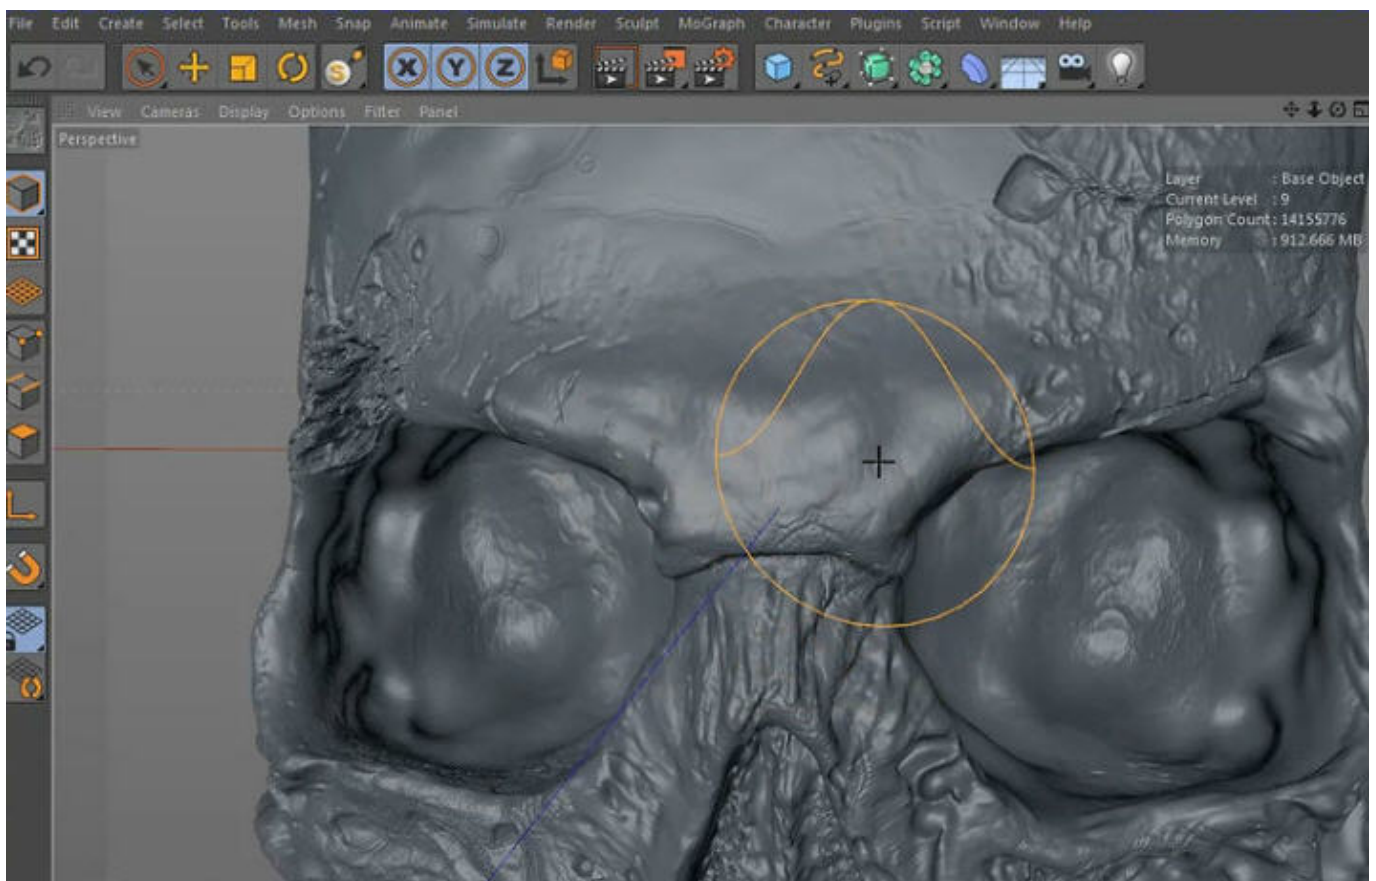

[Cinema 4d R14 Realflo Plugin Download](#)