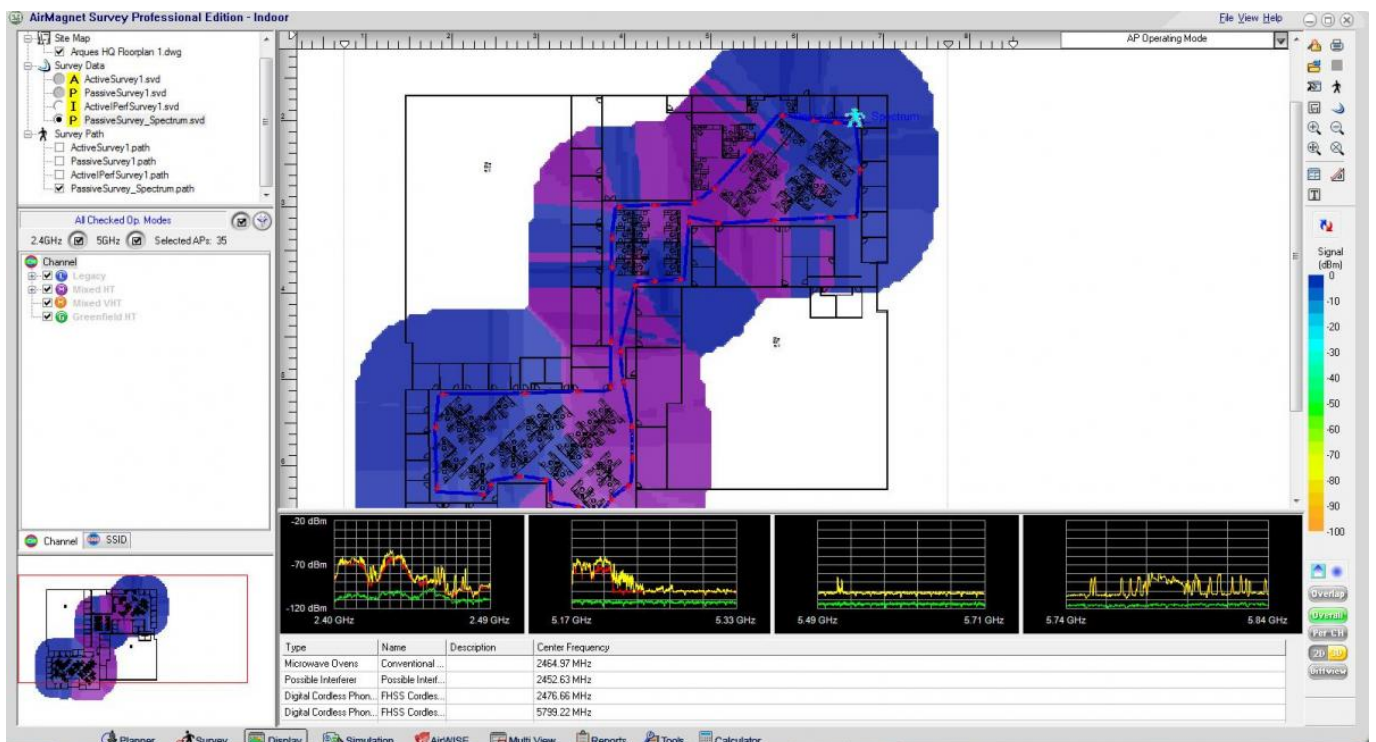

DOWNLOAD

DOWNLOAD

[AirMagnet Survey Pro 8.1 Gen](#)

[AirMagnet Survey Pro 8.1 Gen](#)

DOWNLOAD

DOWNLOAD

AirMagnet WiFi Analyzer provides accurate, real-time WiFi performance analysis. Call 1300 WiFi 000 today to get your copy from Australia's WiFi specialists.. AirMagnet Survey/Planner 8.1 User Guide . General Information . . If you are installing AirMagnet Survey PRO, you should see the words Survey PRO.. 20 Jan 2018 . AirMagnet Survey Pro 8.1 Gen ***** Windows.8.1.Product.Key.With.Crack.ISO.Full.Version.Free.. 12 Jul 2016 - 2 min - Uploaded by NETSCOUT Systems Inc.Watch this technical video to learn how to conduct a Survey using AirMagnet Survey PRO ..